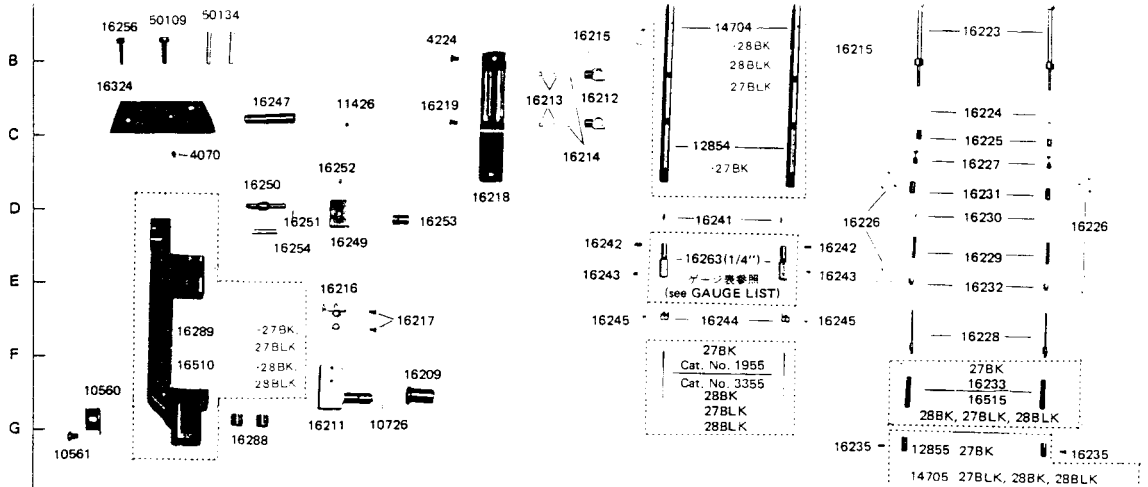

SINGER
238B27BK,28BK,27BLK,28BLK

COVER PLATE, ARM SHAFT
カバー、上軸関係

THREAD GUIDE, TENSION, CHANGE OVER MECHANISM
切り換え、糸掛、調子板関係

From the library of: Diamond Needle Corp

PRESSER BAR MECHANISM FOR 28BK, 28BLK
 28BK, 28BLK, 押え棒関係

LIFTING ROCK SHAFT MECHANISM FOR 28BK, 28BLK
 28BK, 28BLK 横軸関係

PRESSER BAR MECHANISM FOR -27BK, 27BLK
 -27BK, 27BLK, 押え棒関係

KNEE LIFTER LIFTING LEVER CONNECTING ROD
 弓、吊り棒関係

From the library of: Diamond Needle Corp

From the library of: Diamond Needle Corp

12107 10656 12856 12104 12105 13023

needle plate 針板
12216(1/4") 12226(1/4")
(see GAUGE LIST)
ゲージ表参照

feed dog 送り歯
12105 12104 12856 10656 12107

HOOK カマ Hook complete number 12856
カマセット番号