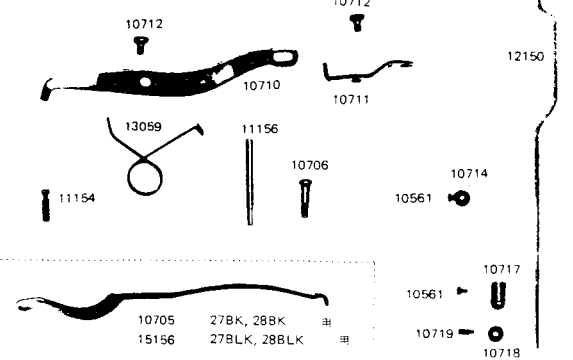

SINGER
238B27BK,28BK,27BLK,28BLK

COVER PLATE, ARM SHAFT
カバー、上軸関係

THREAD GUIDE, TENSION, CHANGE OVER MECHANISM
切り換え、糸掛、調子板関係

From the library of: Diamond Needle Corp

PRESSER BAR MECHANISM FOR 28BK, 28BLK
 28BK, 28BLK, 押え棒関係

LIFTING ROCK SHAFT MECHANISM FOR 28BK, 28BLK
 28BK, 28BLK 横軸関係

PRESSER BAR MECHANISM FOR -27BK, 27BLK
 -27BK, 27BLK, 押え棒関係

KNEE LIFTER LIFTING LEVER CONNECTING ROD
 弓、吊り棒関係

From the library of: Diamond Needle Corp

From the library of: Diamond Needle Corp

12107 10656 12856 12104 12105 13023

needle plate 針板
12216(1/4") 12226(1/4")
(see GAUGE LIST)
ゲージ表参照

feed dog 送り歯
12105 12104 12856 10656 12107

HOOK カマ Hook complete number 12856
カマセット番号