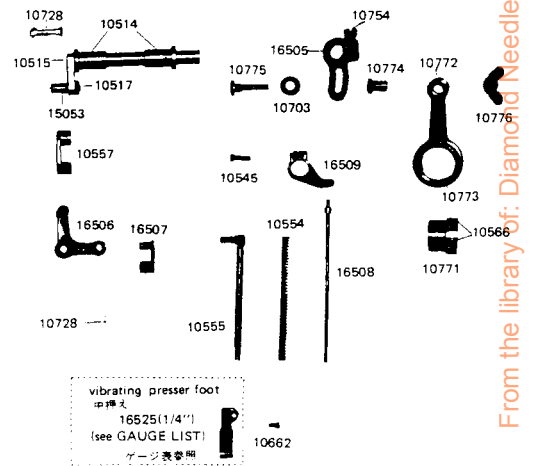

SINGER
238B27BK,28BK,27BLK,28BLK

COVER PLATE, ARM SHAFT
カバー、上軸関係

THREAD GUIDE, TENSION, CHANGE OVER MECHANISM
切り換え、糸掛、調子板関係

From the library of: Diamond Needle Corp

PRESSER BAR MECHANISM FOR 28BK, 28BLK
 28BK, 28BLK, 押え棒関係

LIFTING ROCK SHAFT MECHANISM FOR 28BK, 28BLK
 28BK, 28BLK 横軸関係

PRESSER BAR MECHANISM FOR -27BK, 27BLK
 -27BK, 27BLK, 押え棒関係

KNEE LIFTER LIFTING LEVER CONNECTING ROD
 弓、吊り棒関係

From the library of: Diamond Needle Corp

From the library of: Diamond Needle Corp

12107 10656 12856 12104 12105 13023

needle plate 針板
12216(1/4") 12226(1/4")
(see GAUGE LIST)
ゲージ表参照

feed dog 送り歯
12105 12104 12856 10656 12107

HOOK カマ Hook complete number 12856
カマセット番号

for 27BLK 27BLK 用 presser foot 押し足
11212 (1/8")
11213 (3/16")
10164 (7/32")
11214 (1/4")
11215 (5/16")
11216 (3/8")
10168 (7/16")
10169 (1/2")
10171 (5/8")
10172 (3/4")

for 28BLK 28BLK 用 lifting presser foot 外押式	vibrating presser foot 共振式
10182 (1/8")	16522 (1/8")
10183 (3/16")	16523 (3/16")
10184 (7/32")	16524 (7/32")
10185 (1/4")	16525 (1/4")
10186 (5/16")	16526 (5/16")
10187 (3/8")	16527 (3/8")
10188 (7/16")	16528 (7/16")
10189 (1/2")	16529 (1/2")
10191 (5/8")	16531 (5/8")
10192 (3/4")	16532 (3/4")