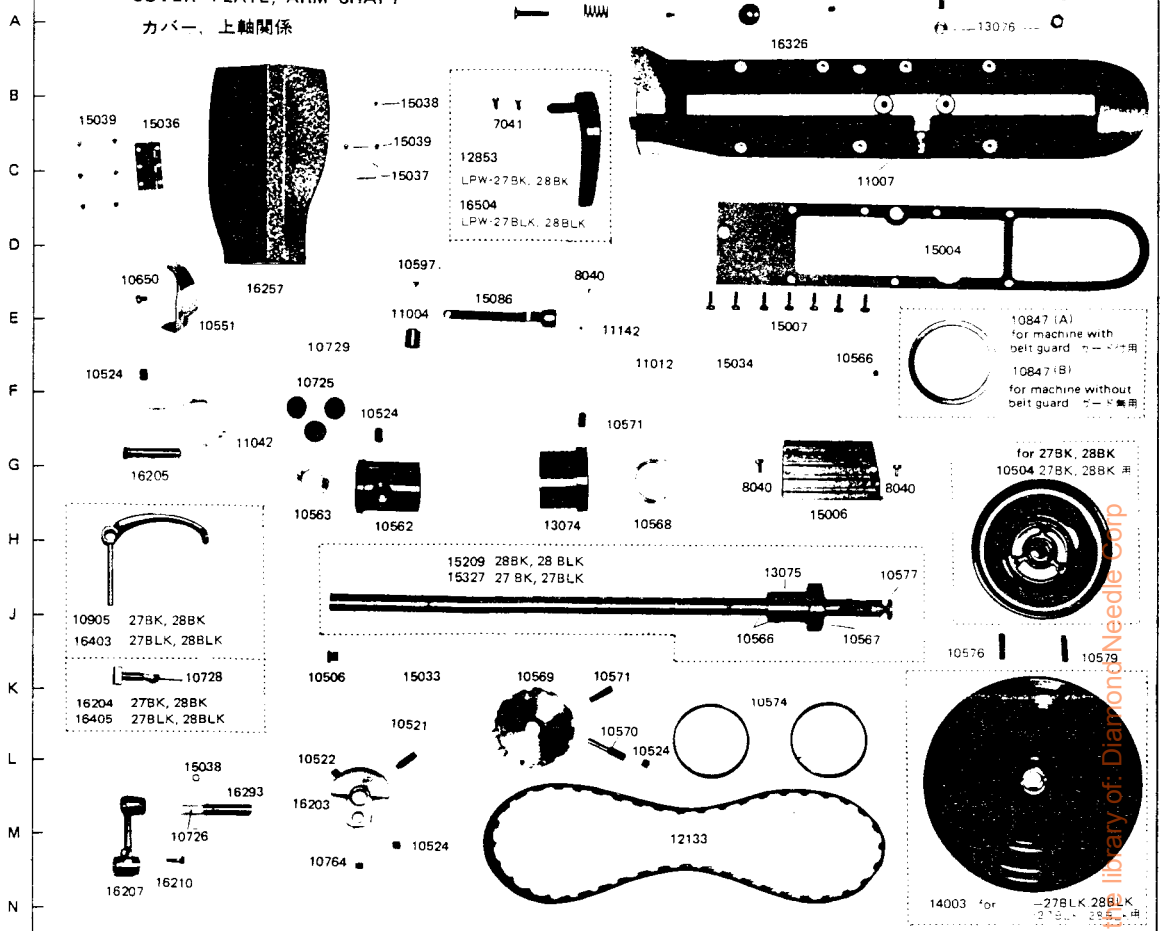

SINGER
238B27BK,28BK,27BLK,28BLK

COVER PLATE, ARM SHAFT
カバー、上軸関係

THREAD GUIDE, TENSION, CHANGE OVER MECHANISM
切り換え、糸掛、調子板関係

From the library of: Diamond Needle Corp

PRESSER BAR MECHANISM FOR 28BK, 28BLK
 28BK, 28BLK, 押え棒関係

LIFTING ROCK SHAFT MECHANISM FOR 28BK, 28BLK
 28BK, 28BLK 横軸関係

PRESSER BAR MECHANISM FOR -27BK, 27BLK
 -27BK, 27BLK, 押え棒関係

KNEE LIFTER LIFTING LEVER CONNECTING ROD
 弓、吊り棒関係

From the library of: Diamond Needle Corp

From the library of: Diamond Needle Corp

12107 10656 12856 12104 12105 13023

needle plate 針板
12216(1/4") 12226(1/4")
(see GAUGE LIST)
ゲージ表参照

feed dog 送り歯
12105 12104 12856 10656 12107

HOOK カマ Hook complete number 12856
カマセット番号