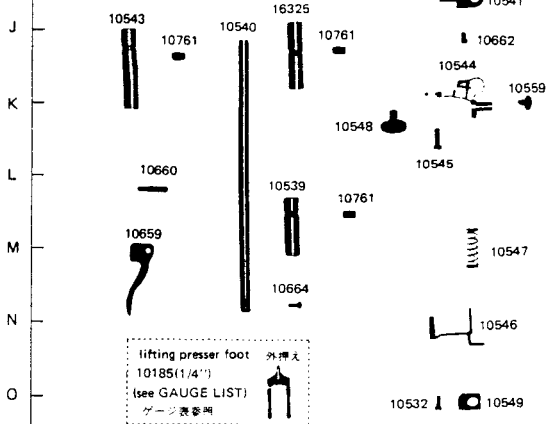

SINGER
238B27BK,28BK,27BLK,28BLK

COVER PLATE, ARM SHAFT
カバー、上軸関係

THREAD GUIDE, TENSION, CHANGE OVER MECHANISM
切り換え、糸掛、調子板関係

From the library of: Diamond Needle Corp

PRESSER BAR MECHANISM FOR 28BK, 28BLK
 28BK, 28BLK, 押え棒関係

LIFTING ROCK SHAFT MECHANISM FOR 28BK, 28BLK
 28BK, 28BLK 横軸関係

PRESSER BAR MECHANISM FOR -27BK, 27BLK
 -27BK, 27BLK, 押え棒関係

KNEE LIFTER LIFTING LEVER CONNECTING ROD
 弓、吊り棒関係

From the library of: Diamond Needle Corp

From the library of: Diamond Needle Corp

12107 10656 12856 12104 12105 13023

needle plate 針板
12216(1/4") 12226(1/4")
(see GAUGE LIST)
ゲージ表参照

feed dog 送り歯
12105 12104 12856 10656 12107

HOOK カマ Hook complete number 12856
カマセット番号