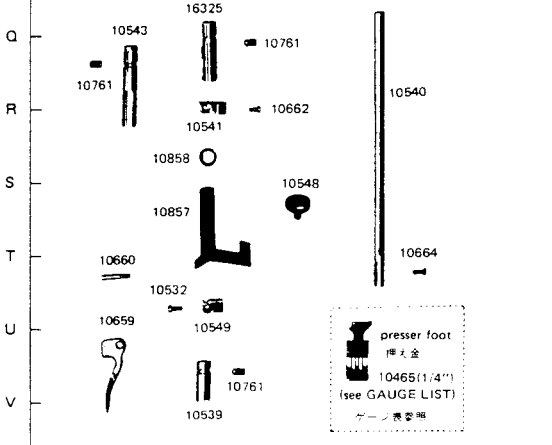

SINGER
238B27BK,28BK,27BLK,28BLK

COVER PLATE, ARM SHAFT
カバー、上軸関係

THREAD GUIDE, TENSION, CHANGE OVER MECHANISM
切り換え、糸掛、調子板関係

From the library of: Diamond Needle Corp

PRESSER BAR MECHANISM FOR 28BK, 28BLK
 28BK, 28BLK, 押え棒関係

LIFTING ROCK SHAFT MECHANISM FOR 28BK, 28BLK
 28BK, 28BLK 横軸関係

PRESSER BAR MECHANISM FOR -27BK, 27BLK
 -27BK, 27BLK, 押え棒関係

KNEE LIFTER LIFTING LEVER CONNECTING ROD
 弓、吊り棒関係

From the library of: Diamond Needle Corp

From the library of: Diamond Needle Corp

12107 10656 12856 12104 12105 13023

needle plate 針板
12216(1/4") 12226(1/4")
(see GAUGE LIST)
ゲージ表参照

feed dog 送り歯
12105 12104 12856 10656 12107

HOOK カマ Hook complete number 12856
カマセット番号