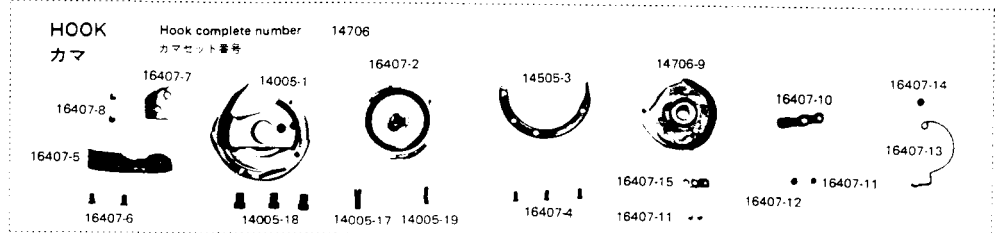

GAUGE LIST FOR 27BLK, 28BLK
27BLK, 28BLK,

common use for 27BLK, 28BLK 27BLK, 28BLK 共通用					for -27BLK -27BLK用	for -28BLK -28BLK用	
needle clamp 針板	needle plate 針板	feed dog 送り歯	base for needle plate 針板台	base plate for needle plate 針板下板	presser foot 押え足	vibrating presser foot 外押え	vibrating presser foot 外押え
16295 (1/8")	14543 (1/8")	14563 (1/8")	14508 (1/8")	14523 (1/8")	14583 (1/8")	10182 (1/8")	16522T (1/8")
16296 (3/16")	14545 (3/16")	14565 (3/16")	14509 (3/16"-3/8")	14525 (3/16")	14585 (3/16")	10183 (3/16")	16523T (3/16")
16297 (7/32")	14554 (7/32")	14574 (7/32")	14510 (1/2"-3/4")	14534 (7/32")	14594 (7/32")	10184 (7/32")	16524T (7/32")
16236 (1/4")	14546 (1/4")	14566 (1/4")		14526 (1/4")	14586 (1/4")	10185 (1/4")	16525T (1/4")
16237 (5/16")	14547 (5/16")	14567 (5/16")		14527 (5/16")	14587 (5/16")	10186 (5/16")	16526T (5/16")
16238 (3/8")	14548 (3/8")	14568 (3/8")		14528 (3/8")	14588 (3/8")	10187 (3/8")	16527T (3/8")
16239 (1/2")	14549 (1/2")	14569 (1/2")		14529 (1/2")	14589 (1/2")	10189 (1/2")	16529T (1/2")
16303 (5/8")	14550 (5/8")	14570 (5/8")		14530 (5/8")	14590 (5/8")	10191 (5/8")	16531T (5/8")
16304 (3/4")	14551 (3/4")	14571 (3/4")		14531 (3/4")	14591 (3/4")	10192 (3/4")	16532T (3/4")

From the library of: Diamond Needle Co.