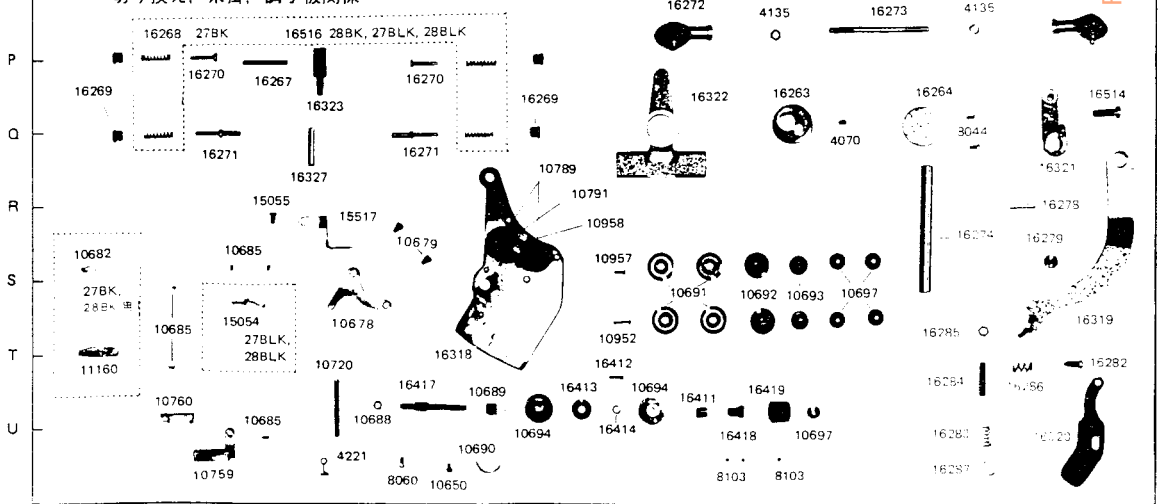

SINGER
238B27BK,28BK,27BLK,28BLK

COVER PLATE, ARM SHAFT
カバー、上軸関係

THREAD GUIDE, TENSION, CHANGE OVER MECHANISM
切り換え、糸掛、調子板関係

From the library of: Diamond Needle Corp

PRESSER BAR MECHANISM FOR 28BK, 28BLK
 28BK, 28BLK, 押え棒関係

LIFTING ROCK SHAFT MECHANISM FOR 28BK, 28BLK
 28BK, 28BLK 横軸関係

PRESSER BAR MECHANISM FOR -27BK, 27BLK
 -27BK, 27BLK, 押え棒関係

KNEE LIFTER LIFTING LEVER CONNECTING ROD
 弓、吊り棒関係

From the library of: Diamond Needle Corp

From the library of: Diamond Needle Corp

12107 10656 12856 12104 12105 13023

needle plate 針板
12216(1/4") 12226(1/4")
(see GAUGE LIST)
ゲージ表参照

feed dog 送り歯
12105 12104 12856 10656 12107

HOOK カマ Hook complete number 12856
カマセット番号