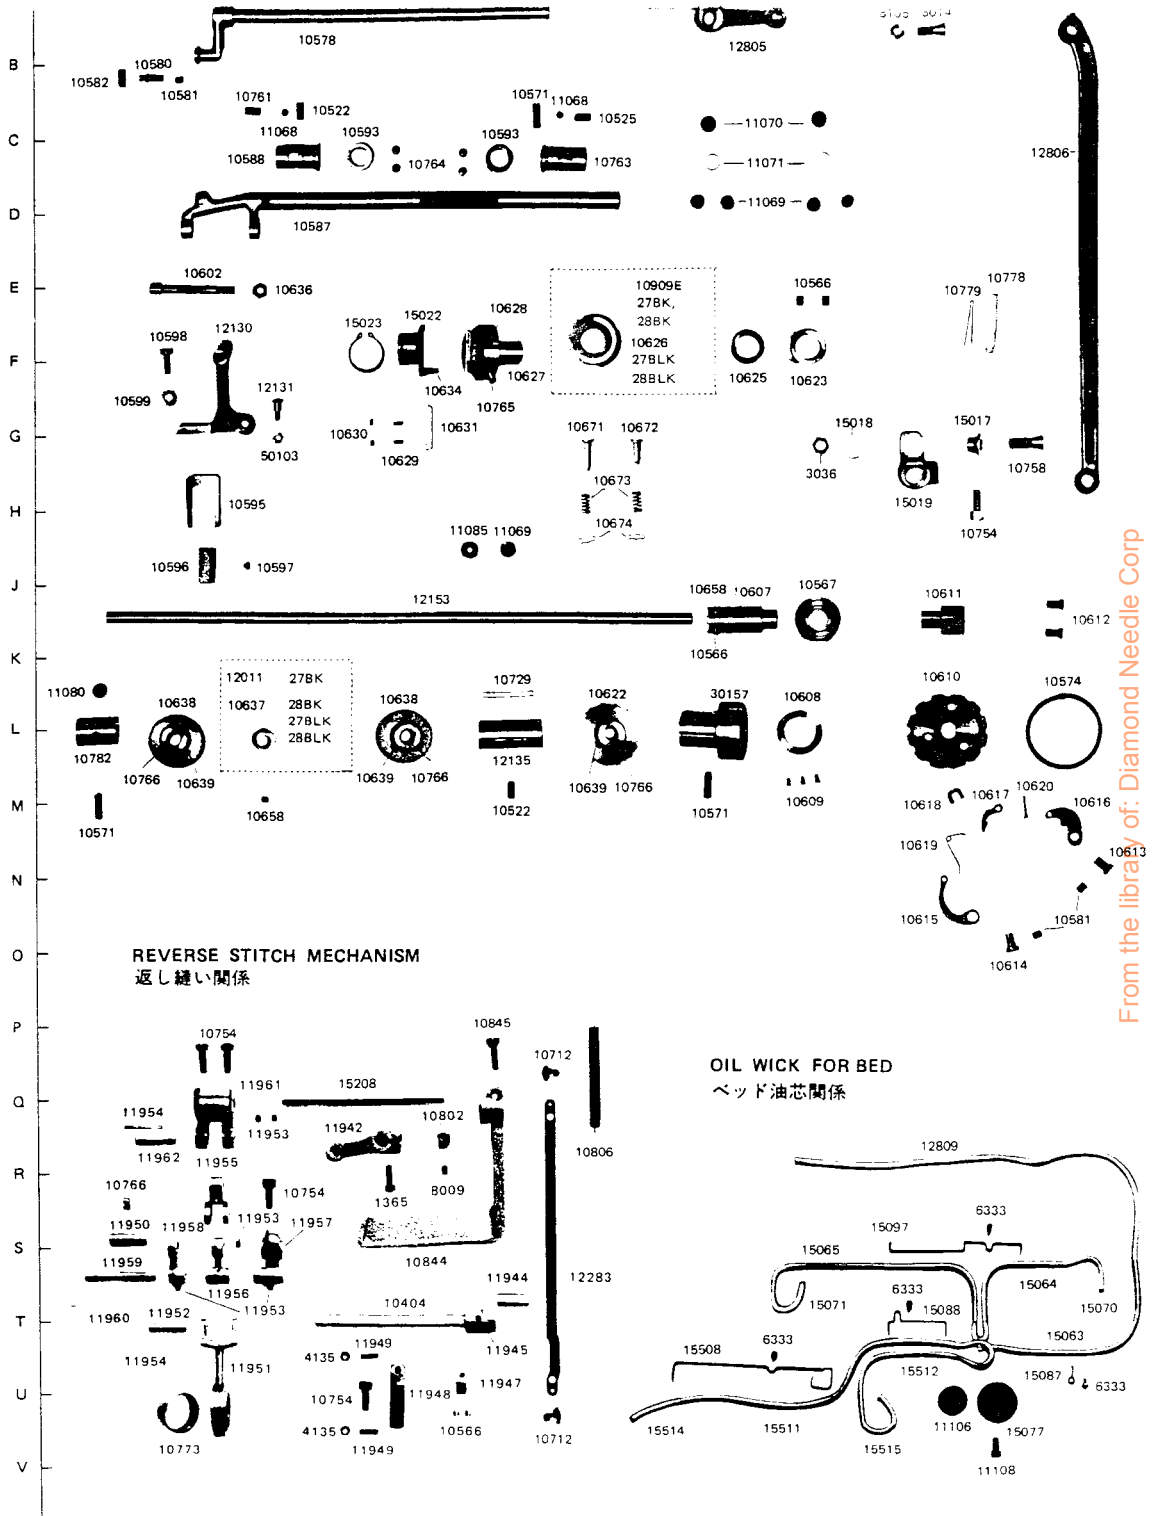

SINGER
238B27BK,28BK,27BLK,28BLK

COVER PLATE, ARM SHAFT
カバー、上軸関係

THREAD GUIDE, TENSION, CHANGE OVER MECHANISM
切り換え、糸掛、調子板関係

From the library of: Diamond Needle Corp

PRESSER BAR MECHANISM FOR 28BK, 28BLK
 28BK, 28BLK, 押え棒関係

LIFTING ROCK SHAFT MECHANISM FOR 28BK, 28BLK
 28BK, 28BLK 横軸関係

PRESSER BAR MECHANISM FOR -27BK, 27BLK
 -27BK, 27BLK, 押え棒関係

KNEE LIFTER LIFTING LEVER CONNECTING ROD
 弓、吊り棒関係

From the library of: Diamond Needle Corp

From the library of: Diamond Needle Corp

12107 10656 12856 12104 12105 13023

needle plate 針板
12216(1/4") 12226(1/4")
(see GAUGE LIST)
ゲージ表参照

feed dog 送り歯
12105 12104 12856 10656 12107

HOOK カマ Hook complete number 12856
カマセット番号