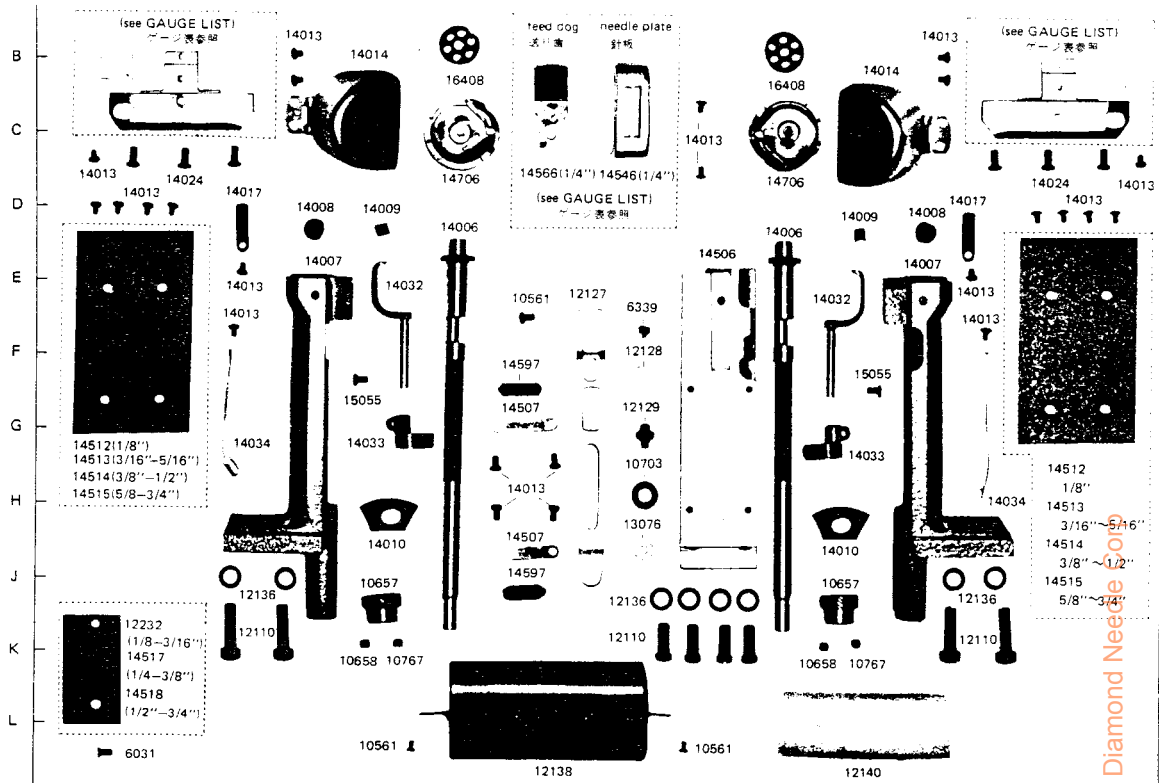

GAUGE LIST FOR 27BLK, 28BLK
27BLK, 28BLK,

common use for 27BLK, 28BLK 27BLK, 28BLK 共通用					for -27BLK -27BLK用	for -28BLK -28BLK用	
needle clamp 針板	needle plate 針板	feed dog 送り歯	base for needle plate 針板台	base plate for needle plate 針板下板	presser foot 押え足	vibrating presser foot 外押え	vibrating presser foot 外押え
16295 (1/8")	14543 (1/8")	14563 (1/8")	14508 (1/8")	14523 (1/8")	14583 (1/8")	10182 (1/8")	16522T (1/8")
16296 (3/16")	14545 (3/16")	14565 (3/16")	14509 (3/16"-3/8")	14525 (3/16")	14585 (3/16")	10183 (3/16")	16523T (3/16")
16297 (7/32")	14554 (7/32")	14574 (7/32")	14510 (1/2"-3/4")	14534 (7/32")	14594 (7/32")	10184 (7/32")	16524T (7/32")
16236 (1/4")	14546 (1/4")	14566 (1/4")		14526 (1/4")	14586 (1/4")	10185 (1/4")	16525T (1/4")
16237 (5/16")	14547 (5/16")	14567 (5/16")		14527 (5/16")	14587 (5/16")	10186 (5/16")	16526T (5/16")
16238 (3/8")	14548 (3/8")	14568 (3/8")		14528 (3/8")	14588 (3/8")	10187 (3/8")	16527T (3/8")
16239 (1/2")	14549 (1/2")	14569 (1/2")		14529 (1/2")	14589 (1/2")	10189 (1/2")	16529T (1/2")
16303 (5/8")	14550 (5/8")	14570 (5/8")		14530 (5/8")	14590 (5/8")	10191 (5/8")	16531T (5/8")
16304 (3/4")	14551 (3/4")	14571 (3/4")		14531 (3/4")	14591 (3/4")	10192 (3/4")	16532T (3/4")

From the library of: Diamond Needle Co.